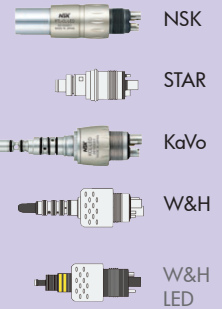

\$1145 ea.

- S459 L Surgical 45 Optic (30004808)

\$995 ea.

- S459 C Surgical 45 Non Optic (30005063) 4 Hole

CONNECTS TO MOST COUPLERS!

MIDWEST CONNECTION

SURGICAL PIEZO SYSTEM HIGHEST QUALITY @ LOW-END PRICE!!